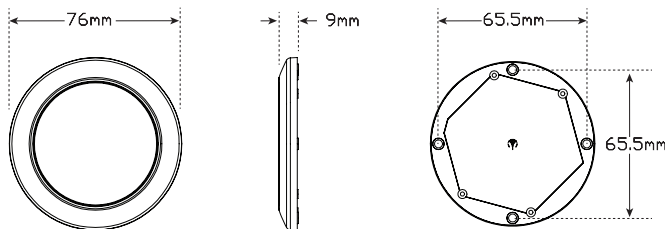

7515 Series Interior Lamps

**3 Year
Warranty**

- 15 High Brightness LEDs
- Low profile Only 9mm
- 250 Effective Lumen
- Cool White 6500 Kelvin
- Warm White 3000 Kelvin
- 12 Volt Only
- 3 Year Warranty

Function	Interior Lamp
Size	76mm Round x 9mm
Voltage	12 Volt Only
LED Qty	15
Lumen	Cool 250lm, Warm 230lm
Colour Temp	Cool 6500K, Warm 3000k
Cable	30cm
Lens	Polypropylene
Base	ABS
Draw	@13.8V 0.27A

Warm White 3500K
7515WWW - White Bezel, Blister

Fitting Instructions

Remove bezel and surface mount using three screw points, run wires through hole in mounting surface and refit bezel by clicking into place.